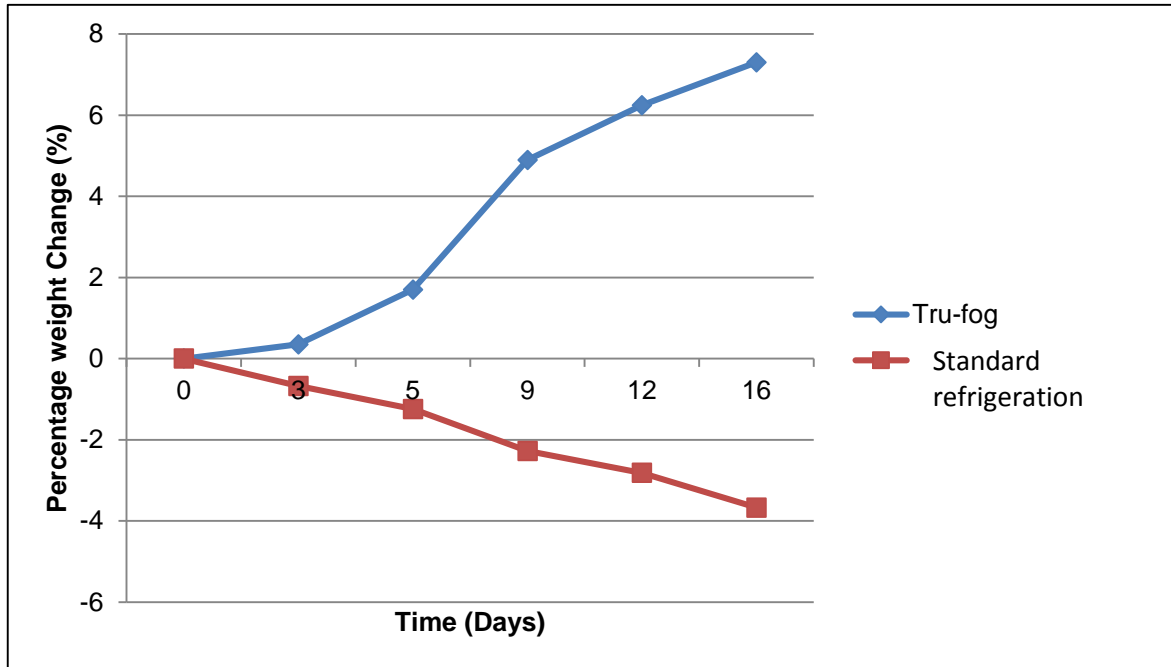

PENDRED

Benefits of Tru-fog Cold Storage on Storage-life and Quality of **Blueberries**

After 16 days: Samples in Pendred Tru-fog cold storage **increased** in average weight by **7%** compared to Standard refrigerated cold storage where samples **decreased** in average weight by **4%**.

Pendred Tru-Fog cold storage

Standard Refrigerated cold storage

Day 0

Day 46

Day 46