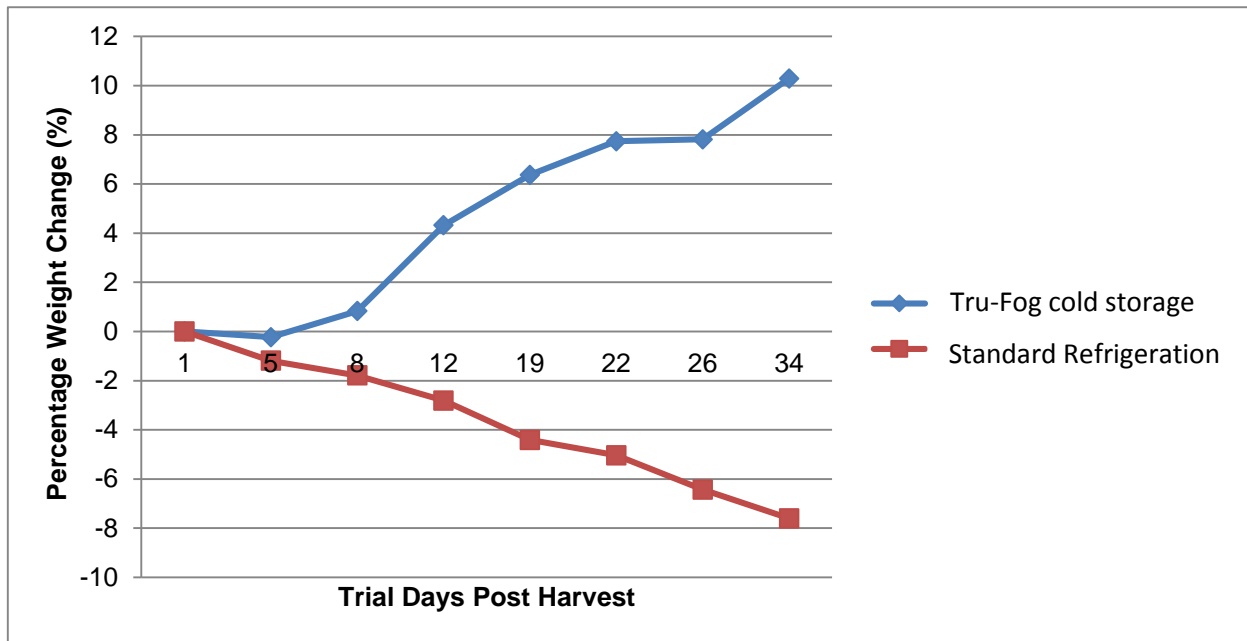

## Benefits of Tru-fog Cold Storage on Storage-life and Quality of **Cherries (1)**

After 34 days: Samples in Pendred Tru-fog cold storage **increased** in average weight by **10%** compared to Standard refrigerated cold storage where samples **decreased** in average weight by **8%**.